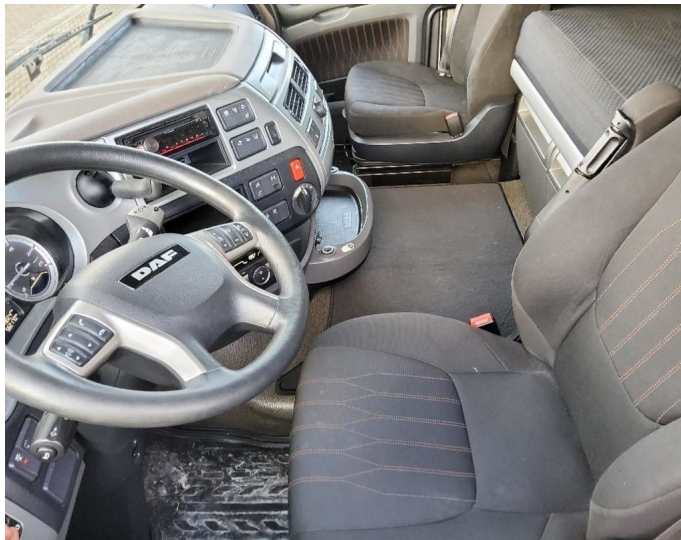

DAF CF 530 FT 4X2

PTO, Aluminium Velgen

Referentienummer 0G299273

Type	Trekker
Kilometerstand (in km)	562.170 KM
Bouwjaar	2025
Emissieklasse	Euro 6
Power	530 pk
Cabine	Sleeper Cab

Price on request

Over dit voertuig

A DAF CF truck featuring a MX-13 engine with 530 hp. It comes with a Sleeper Cab, 4X2 axle configuration and is finished in Red. This truck is built for both reliability and efficiency, ready to handle your transportation needs.