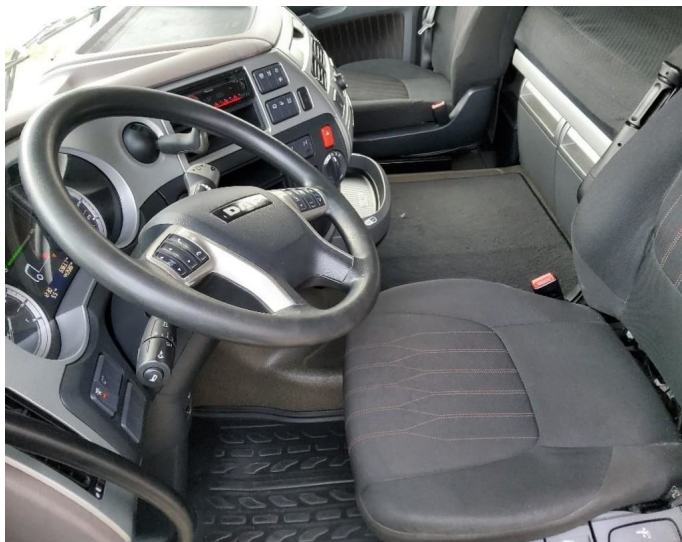

DAF XF 480 FT 4X2

Felgi Aluminiowe

Numer referencyjny	0G373139
Type	Ciągnik
Przebieg (w km)	443 586 KM
Rok rejestracji	2025
Klasa emisji	Euro 6
Power	480 KM
Kabina	Space Cab

Price on request

Informacje o pojeździe

A DAF XF truck featuring a MX-13 engine with 480 hp. It comes with a Space Cab, 4X2 axle configuration and is finished in White. This truck is built for both reliability and efficiency, ready to handle your transportation needs.