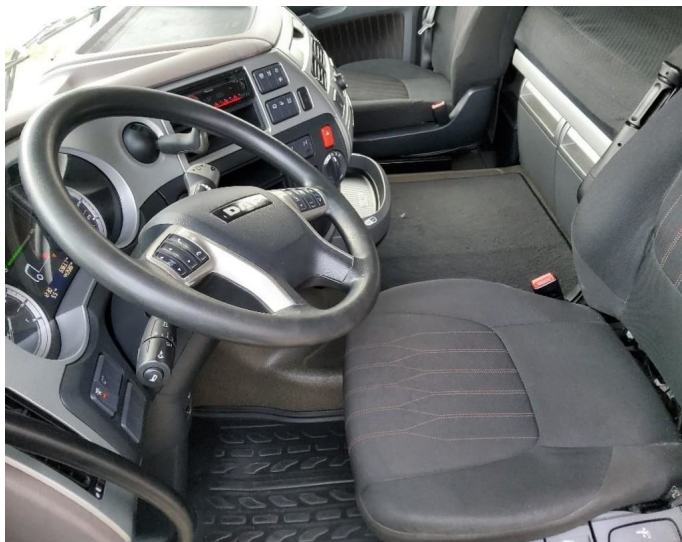

DAF XF 480 FT 4X2

Leichtmetallräder

Referenznummer	0G373139
Type	SZM
Laufleistung (in km)	443.586 KM
Erstzulassungsjahr	2025
Emissionsklasse	Euro 6
Power	480 PS
Fahrerhaus	Space Cab

Price on request

Über das Fahrzeug

A DAF XF truck featuring a MX-13 engine with 480 hp. It comes with a Space Cab, 4X2 axle configuration and is finished in White. This truck is built for both reliability and efficiency, ready to handle your transportation needs.