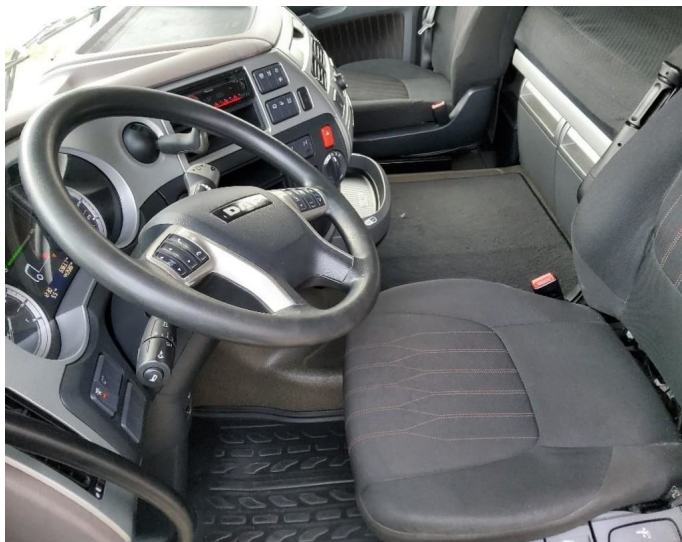

DAF XF 480 FT 4X2

PTO, Pacchetto Aero Completo

Numero di riferimento	0G367739
Type	Trattore
Chilometraggio (in km)	443.586 KM
Anno di immatricolazione	2021
Classe di emissione	Euro 6
Power	480 CV
Cabina	Space Cab

Price on request

Informazioni su questo veicolo

A DAF XF truck featuring a MX-13 engine with 480 hp. It comes with a Space Cab, 4X2 axle configuration and is finished in White. This truck is built for both reliability and efficiency, ready to handle your transportation needs.