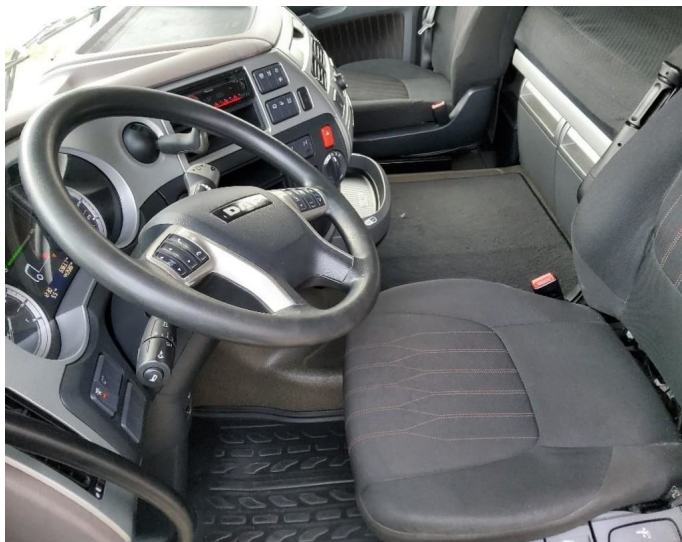

DAF XF 480 FT 4X2

PTO, Komplettes Aero-Paket

Referenznummer	0G367739
Type	SZM
Laufleistung (in km)	443.586 KM
Erstzulassungsjahr	2021
Emissionsklasse	Euro 6
Power	480 PS
Fahrerhaus	Space Cab

Price on request

Über das Fahrzeug

A DAF XF truck featuring a MX-13 engine with 480 hp. It comes with a Space Cab, 4X2 axle configuration and is finished in White. This truck is built for both reliability and efficiency, ready to handle your transportation needs.