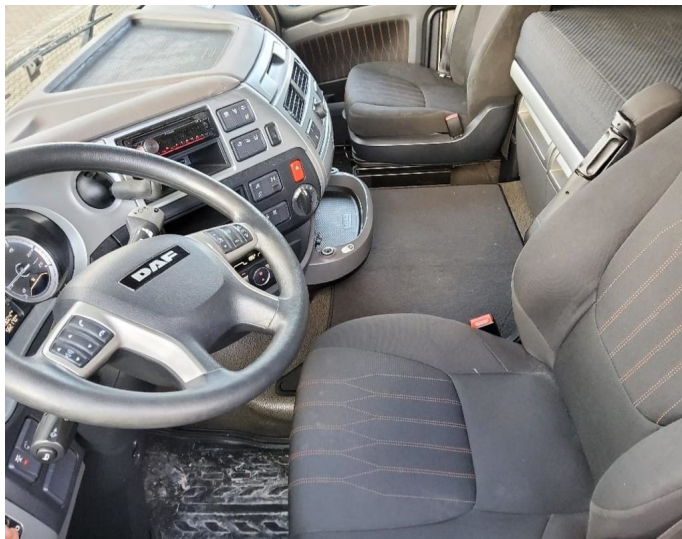

# DAF XF 530 FT 4X2

Pacchetto Aero Completo, Serbatoi Doppio, Cerchi In Lega

Numero di riferimento	0G365637
Type	Trattore
Chilometraggio (in km)	562.170 KM
Anno di immatricolazione	2025
Classe di emissione	Euro 6
Power	530 CV
Cabina	Super Space Cab

### Informazioni su questo veicolo

A DAF XF truck featuring a MX-13 engine with 530 hp. It comes with a Super Space Cab, 4X2 axle configuration and is finished in White. This truck is built for both reliability and efficiency. It comes with Full Aero Pack, Double Tank, and Alloy Wheels, providing a versatile foundation for various transport tasks.