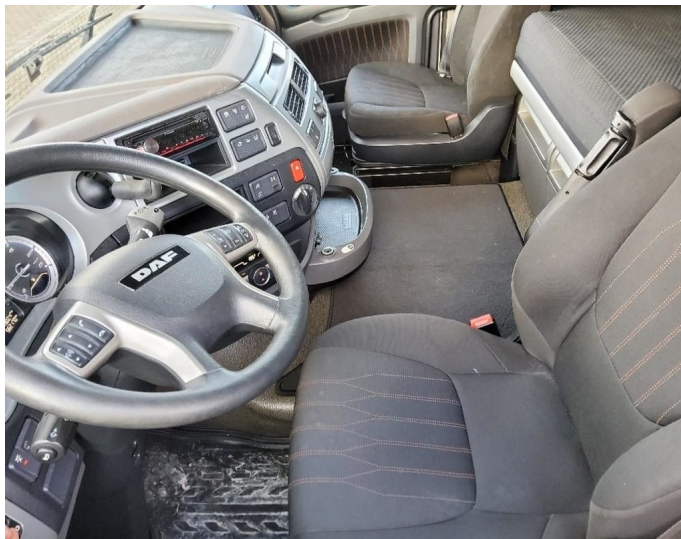

DAF XF 530 FT 4X2

Paquete Aerodinámico Completo, Depósito Doble,
Llantas De Aleación

Número de referencia	0G365637
Type	Tractora
Kilometraje (en km)	562.170 KM
Año de matriculación	2025
Clase de emisiones	Euro 6
Power	530 HP
Cabina	Super Space Cab

Price on request

Acerca de este vehículo

A DAF XF truck featuring a MX-13 engine with 530 hp. It comes with a Super Space Cab, 4X2 axle configuration and is finished in White. This truck is built for both reliability and efficiency. It comes with Full Aero Pack, Double Tank, and Alloy Wheels, providing a versatile foundation for various transport tasks.